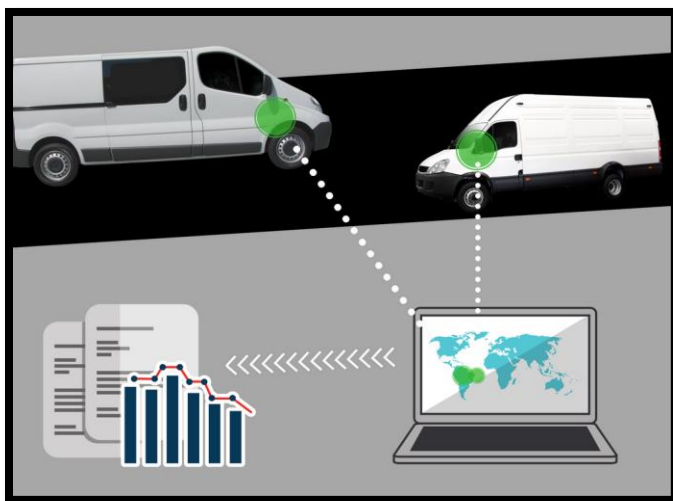

QRydeCloud

For Providers

*Simplifying Transportation. Energizing Your **Business.***

QRydeFleet is our powerful OBD (On-Board Diagnostics) tool that gives you the capability to audit your assets and drivers in real-time.

Vehicle Asset Management Solutions

- Track vehicle location
- Eliminate erratic driving
- Alerts for deviation of route
- Trip history reporting
- Proactive vehicle maintenance
- Remote vehicle diagnostics

Reduce Vehicle Repair Costs

Powered by HBSS

QRydeFleet

Want to optimize your tracking and fleet maintenance?

Need to monitor driver performance?

QRydeCloud can help!

- Decrease downtime for unscheduled maintenance
- Increase safety
- Reduce fuel consumption and maintenance bills

Start Today!

www.QRyde.com